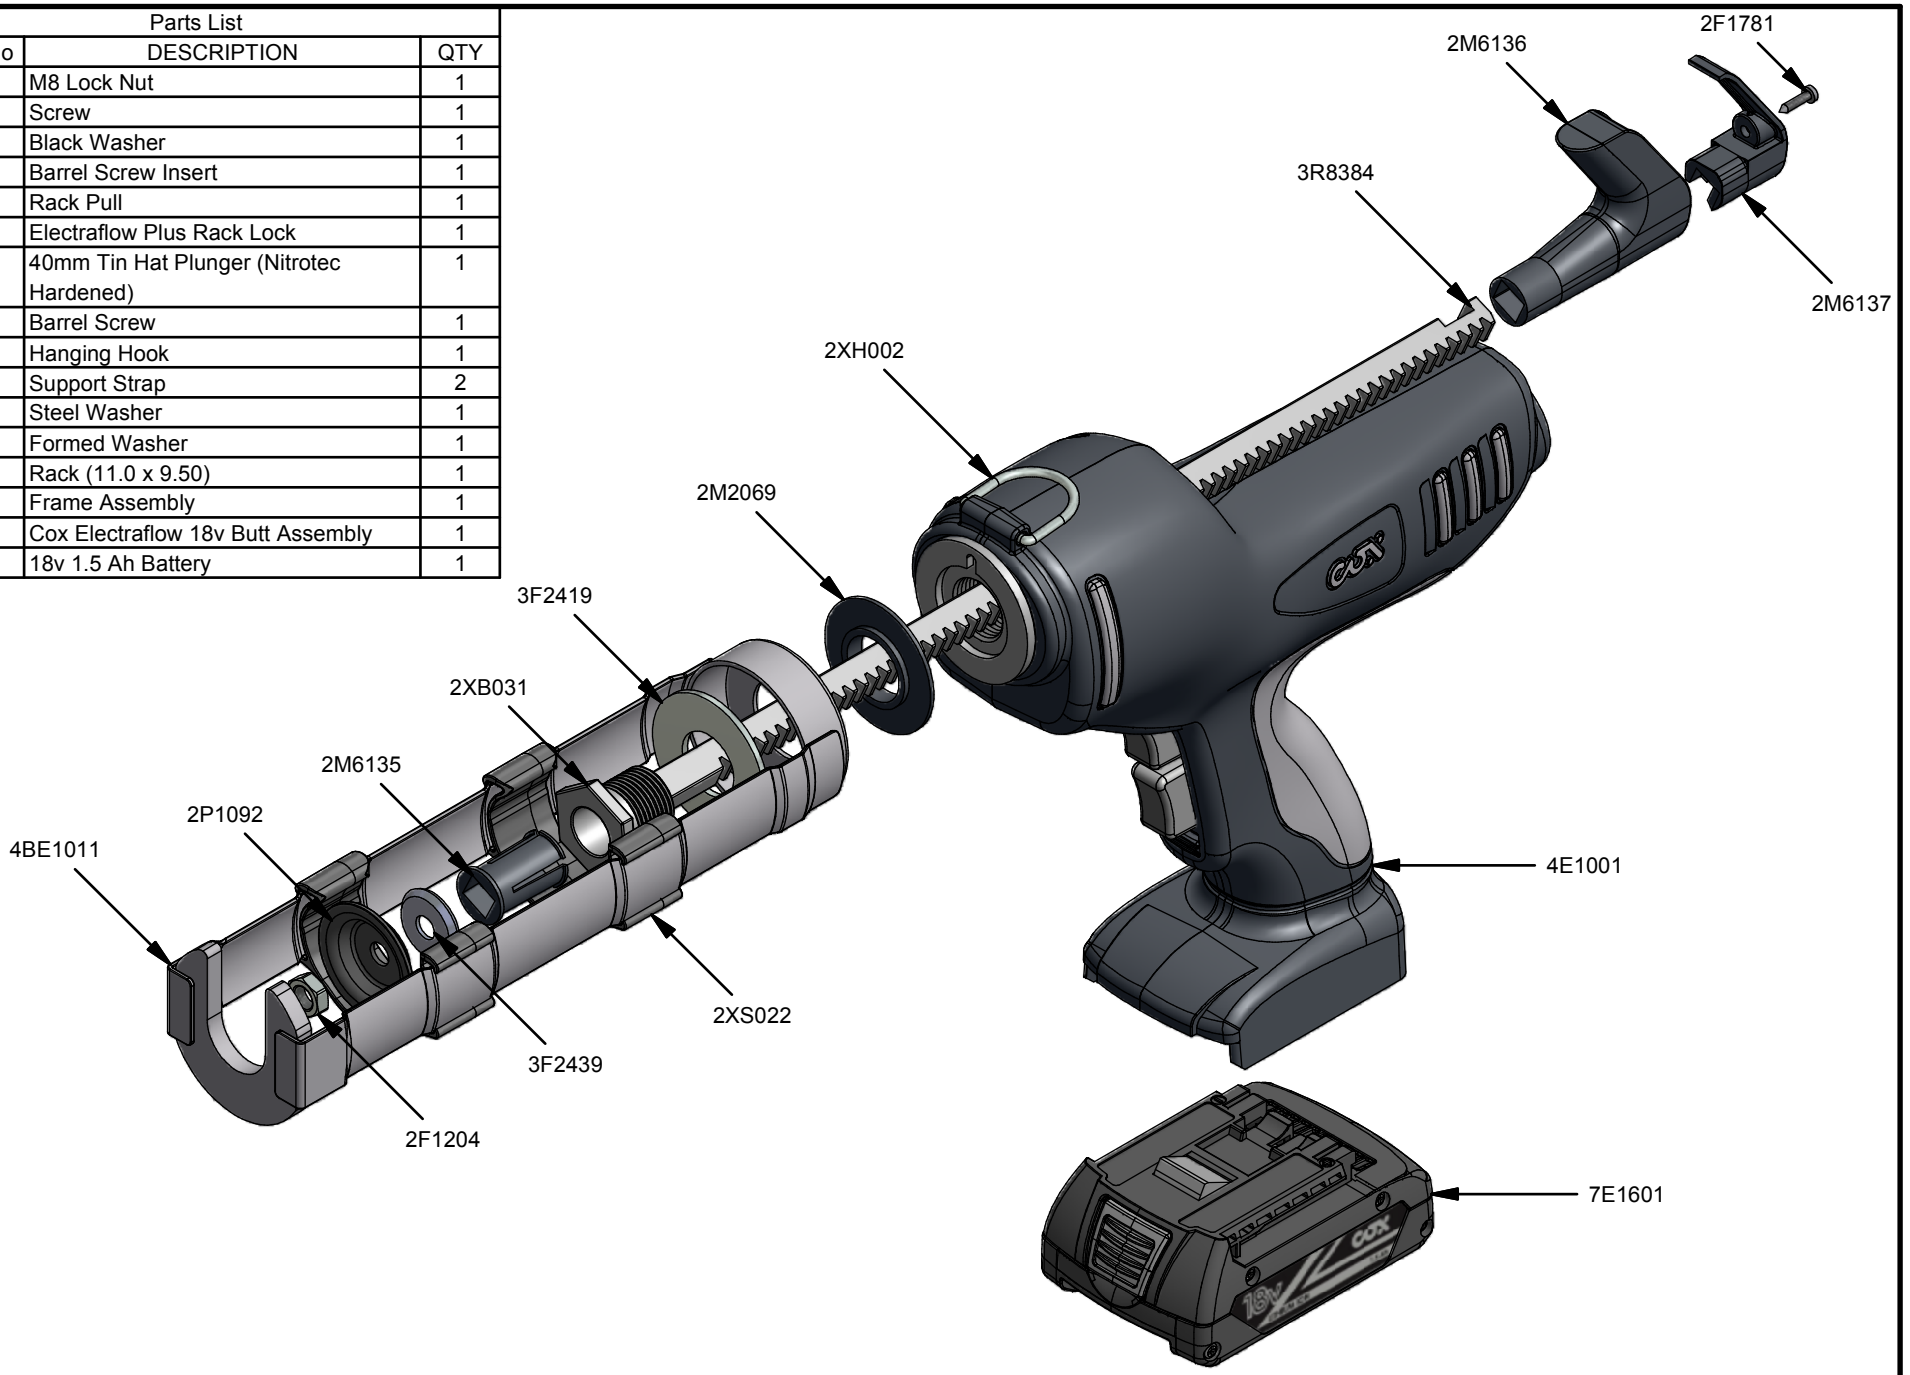

Parts List		
STOCK No	DESCRIPTION	QTY
2F1204	M8 Lock Nut	1
2F1781	Screw	1
2M2069	Black Washer	1
2M6135	Barrel Screw Insert	1
2M6136	Rack Pull	1
2M6137	Electraflow Plus Rack Lock	1
2P1092	40mm Tin Hat Plunger (Nitrotec Hardened)	1
2XB031	Barrel Screw	1
2XH002	Hanging Hook	1
2XS022	Support Strap	2
3F2419	Steel Washer	1
3F2439	Formed Washer	1
3R8384	Rack (11.0 x 9.50)	1
4BE1011	Frame Assembly	1
4E1001	Cox Electraflow 18v Butt Assembly	1
7E1601	18v 1.5 Ah Battery	1

Electraflow Plus Cart 310

www.pccox.co.uk
 sales@pccox.co.uk
 TEL:44(0)1635 264500

REV	DATE
C	29/02/2016

Parts List		
STOCK No	DESCRIPTION	QTY
2F1204	M8 Lock Nut	1
2F1781	Screw	1
2M2069	Black Washer	1
2M6135	Barrel Screw Insert	1
2M6136	Rack Pull	1
2M6137	Electraflow Plus Rack Lock	1
2P1092	40mm Tin Hat Plunger (Nitrotec Hardened)	1
2XB031	Barrel Screw	1
2XH002	Hanging Hook	1
2XS022	Support Strap	2
3F2419	Steel Washer	1
3F2439	Formed Washer	1
3R8384	Rack (11.0 x 9.50)	1
4BE1011	Frame Assembly	1
4E1001	Cox Electraflow 18v Butt Assembly	1
7E1601	18v 1.5 Ah Battery	1