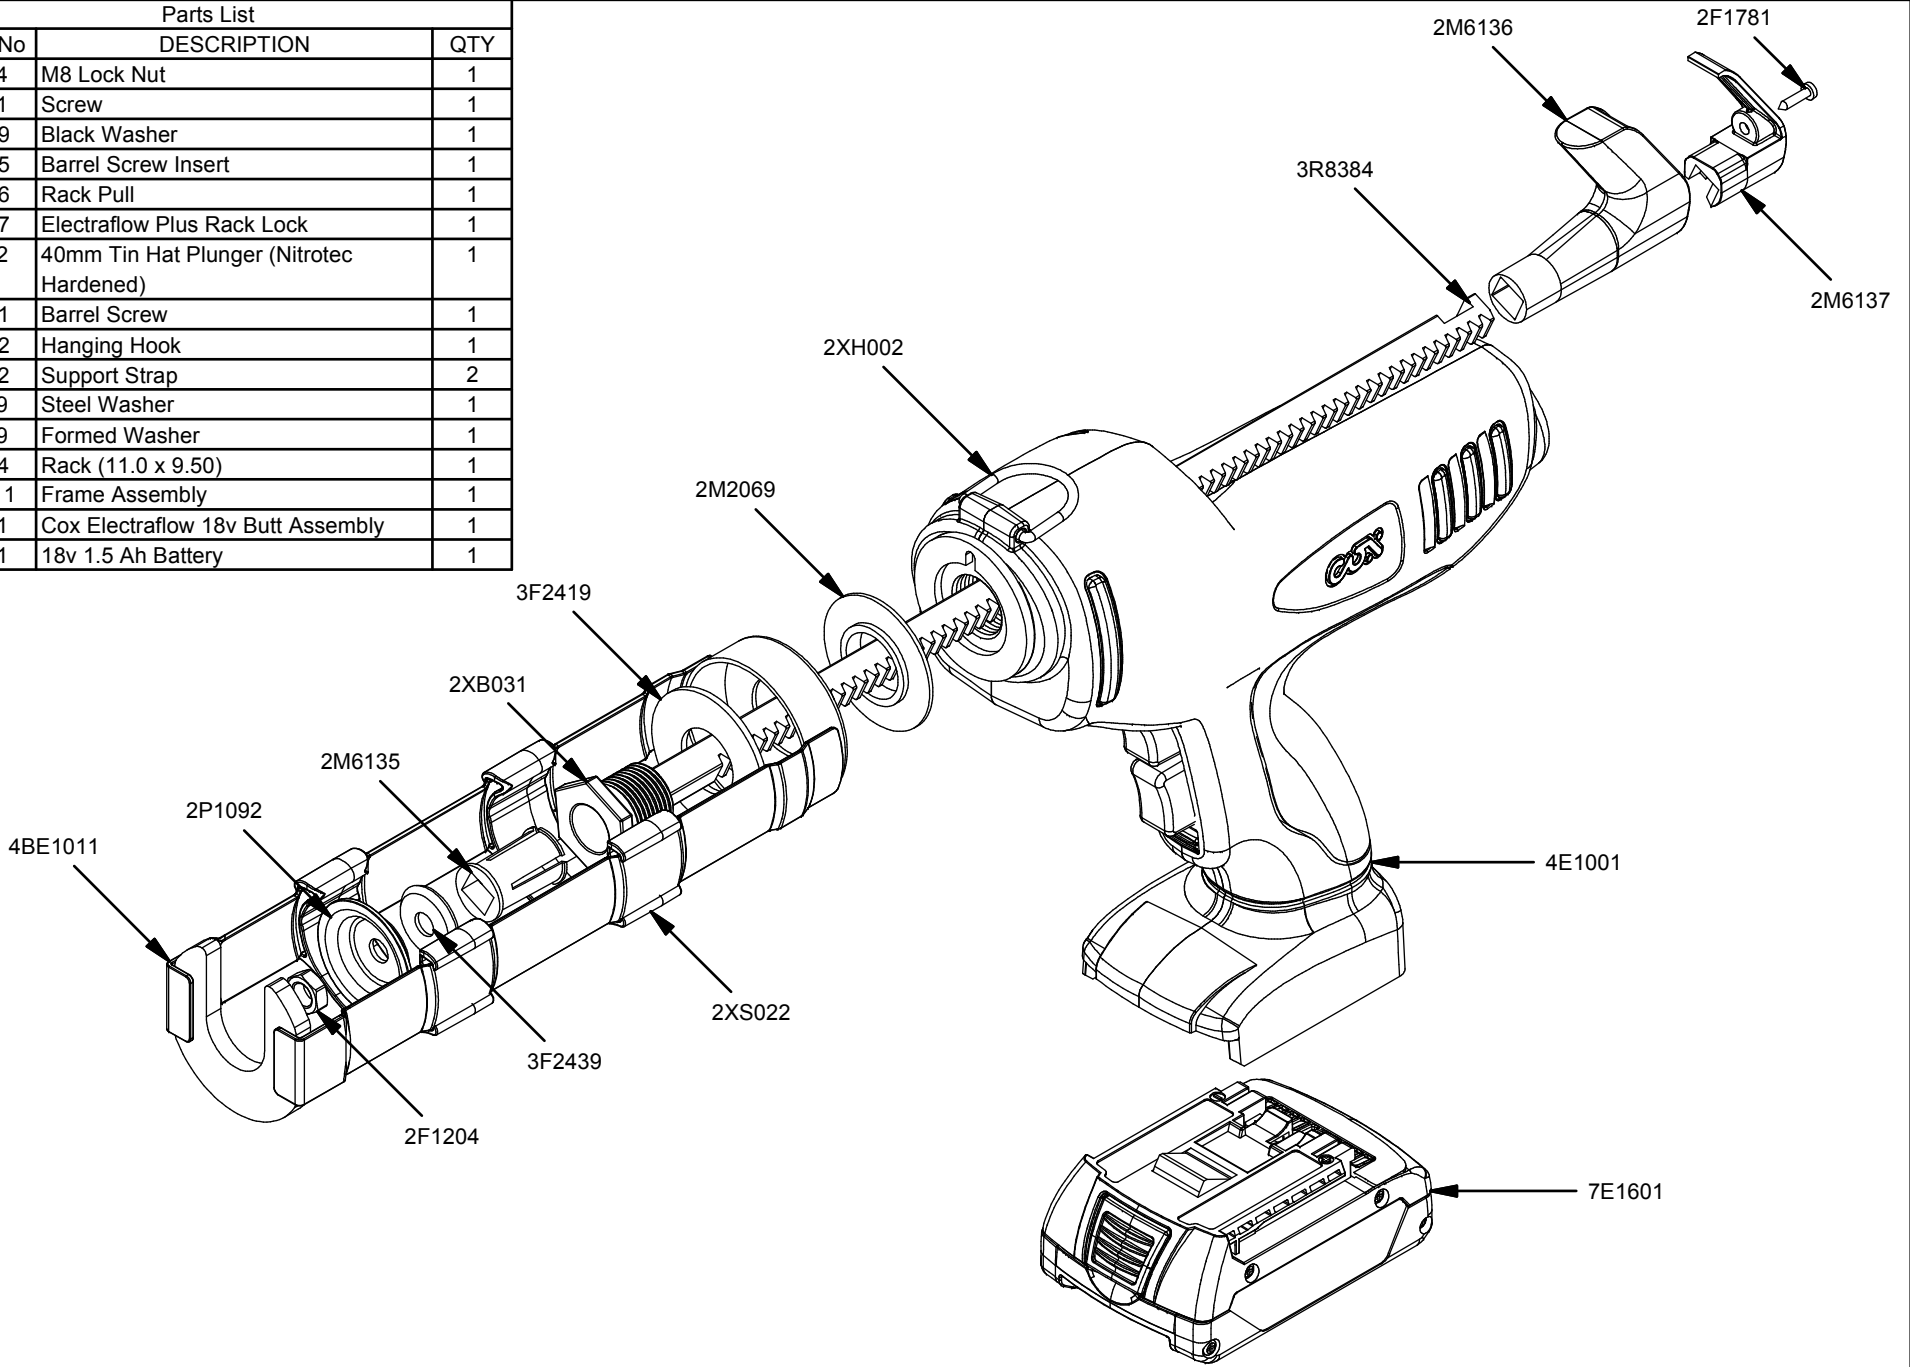

Parts List		
STOCK No	DESCRIPTION	QTY
2F1204	M8 Lock Nut	1
2F1781	Screw	1
2M2069	Black Washer	1
2M6135	Barrel Screw Insert	1
2M6136	Rack Pull	1
2M6137	Electraflow Plus Rack Lock	1
2P1092	40mm Tin Hat Plunger (Nitrotec Hardened)	1
2XB031	Barrel Screw	1
2XH002	Hanging Hook	1
2XS022	Support Strap	2
3F2419	Steel Washer	1
3F2439	Formed Washer	1
3R8384	Rack (11.0 x 9.50)	1
4BE1011	Frame Assembly	1
4E1001	Cox Electraflow 18v Butt Assembly	1
7E1601	18v 1.5 Ah Battery	1

Electraflow Plus Cart 310

www.pccox.co.uk
 sales@pccox.co.uk
 TEL:44(0)1635 264500

REV	DATE
C	29/02/2016

Parts List		
STOCK No	DESCRIPTION	QTY
2F1204	M8 Lock Nut	1
2F1781	Screw	1
2M2069	Black Washer	1
2M6135	Barrel Screw Insert	1
2M6136	Rack Pull	1
2M6137	Electraflow Plus Rack Lock	1
2P1092	40mm Tin Hat Plunger (Nitrotec Hardened)	1
2XB031	Barrel Screw	1
2XH002	Hanging Hook	1
2XS022	Support Strap	2
3F2419	Steel Washer	1
3F2439	Formed Washer	1
3R8384	Rack (11.0 x 9.50)	1
4BE1011	Frame Assembly	1
4E1001	Cox Electraflow 18v Butt Assembly	1
7E1601	18v 1.5 Ah Battery	1